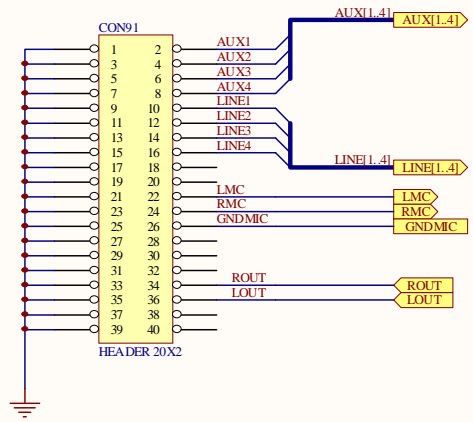

Title		
PYTHAGORAS - ZORRO - III BUS CONTROL		
Size	Number	Revision
A3	SCH-00-003/002-ILX	V0.81
Date:	19/11/2008	Sheet of
File:	C:\temp\z3bctrl.sch	Drawn By:
		ALEXOPOULOS ILLIAS

Title PYTHAGORAS - ZORRO - III BUS INTERFACE		
Size A3	Number SCH-00-003/002-ILX	Revision V0.71
Date: 19/11/2008	Sheet 3 of	Drawn By: ALEXOPOULOS ILLIAS
File: C:\temp\...z3int.sch		

Title			
PYTHAGORAS: DSP 320C30 CPU			
Size	Number	Revision	
A3	SCH-00-003/002-ILX	V0.3	
Date:	19/11/2008	8	Sheet of
File:	C:\temp\dspepu.sch		Drawn By: ALEXOPOULOS ILLIAS

Title		
PYTHAGORAS - Local RAM 32K*32		
Size	Number	Revision
A4	SCH-00-003/006-ILX	V1.0
Date:	19/11/2008	Sheet of
File:	C:\temp\...\locmemsch	Drawn By: ALEXOPOULOS ILIAS

Title		PYTHAGORAS - CODEC	
Size	Number	Revision	
A3	SCH-00-003/002-ILX	V0.81	
Date:	19/11/2008	Sheet	8/8
File:	C:\temp\...codecsch	Drawn By:	ALEXOPOULOS ILIAS

Title			
Pythagoras - CODEC Input Interface			
Size	Number	Revision	
B	SCH-00-003002-OLX	V0.81	
Date:	19/11/2008	Sheet	6of
File:	C:\temp\codinp.sch	Drawn By:	ALEXOPOULOS ILIAS

Title			PYTHAGORAS LEV2 : CONNECTOR INTERFACE		
Size	Number			Revision	
B	SCH-00-003/002-ILX			V0.1	
Date:	19/11/2008	Sheet	9of		
File:	C:\temp\conints.ch	Drawn By:	ALEXOPOULOS ILIAS		