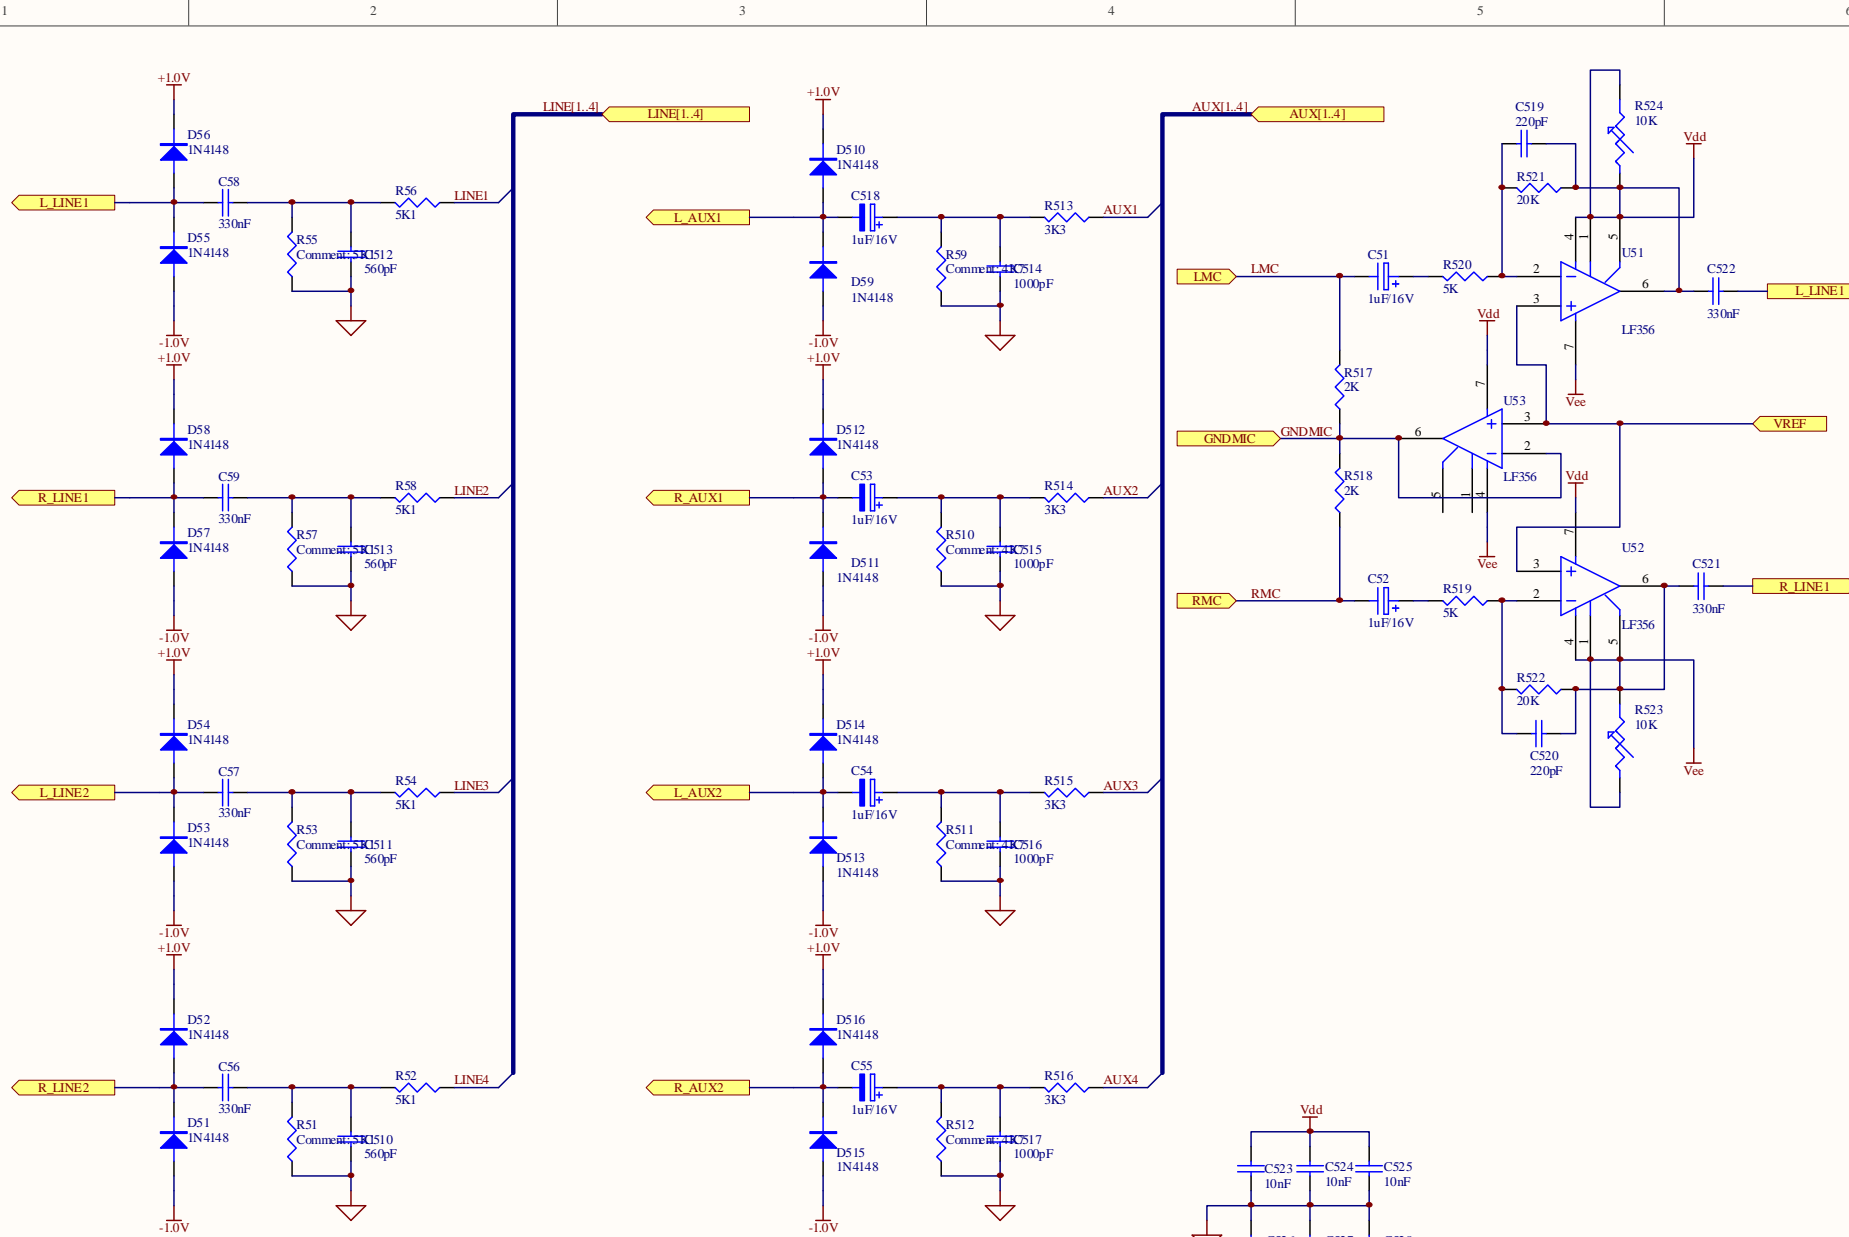

Title			
Pythagoras - CODEC Input Interface			
Size	Number	Revision	
B	SCH-00-003002-OLX	V0.81	
Date:	19/11/2008	Sheet	6of
File:	C:\temp\codinp.sch	Drawn By:	ALEXOPOULOS ILIAS