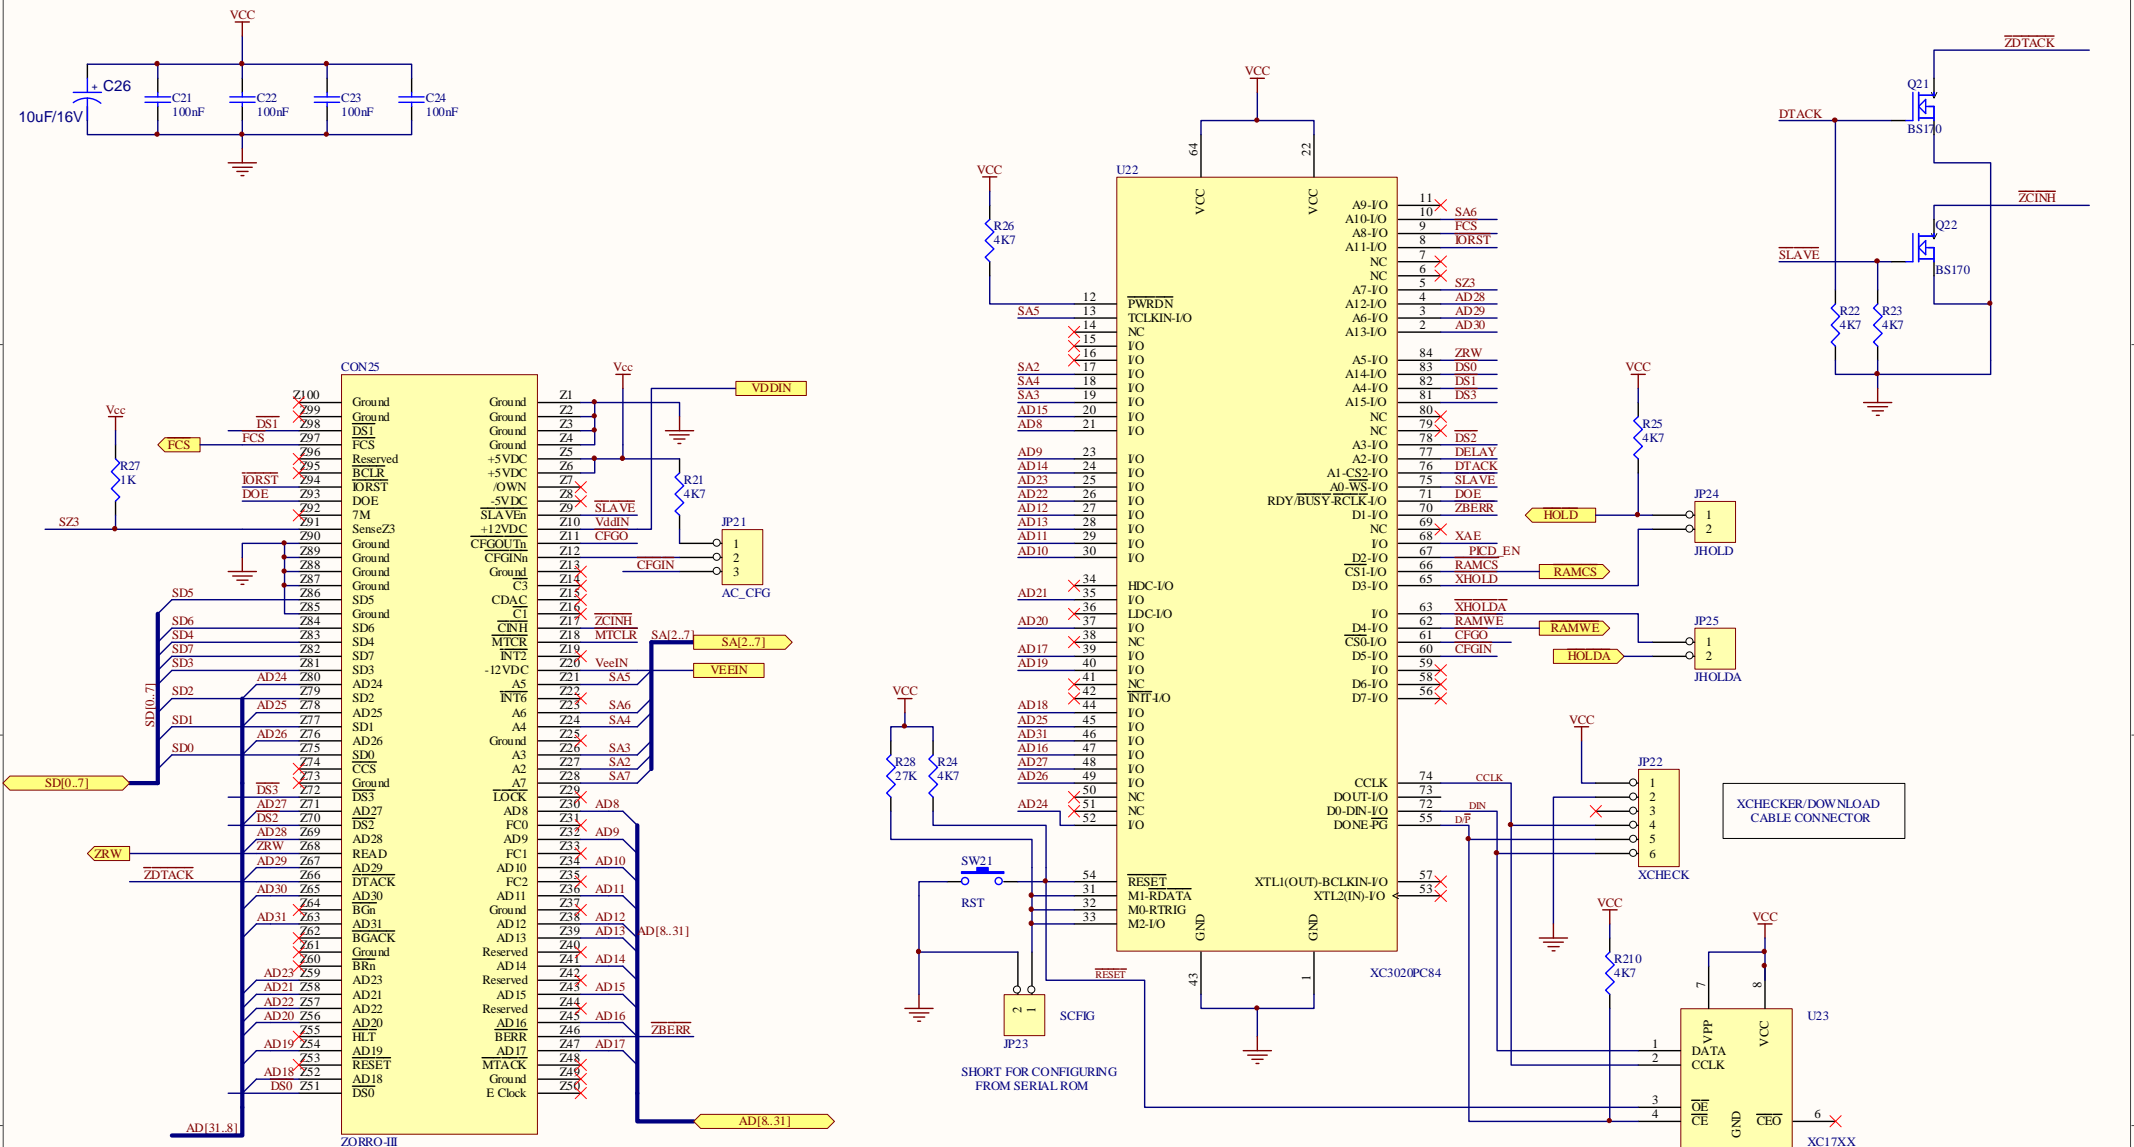

Title			
PYTHAGORAS: DSP 320C30 FOR THE AMIGA 3000			
Size	Number	Revision	
B	SCH-00-003002-ILX	V0.31	
Date:	19/11/2008	Sheet of	
File:	C:\temp\pyth2.pri	Drawn By:	ALEXOPOULOS ILIAS

CODEC Input Protection Voltage
 +/-1.25V
 To Sheet #005

VDDIN=+12V
 VEEIN=-12V
 VDD=+8V
 VEE=-8V

Title			PYTHAGORAS - Power Supply		
Size	Number	Revision			
A4	SCH-00-003/002-ILX	V0.21			
Date:	19/11/2008	Sheet	of		
File:	C:\temp\...\ps.sch	Drawn By:	ALEXOPOULOS ILIAS		

Title		
PYTHAGORAS - ZORRO - III BUS CONTROL		
Size	Number	Revision
A3	SCH-00-003/002-ILX	V0.81
Date:	19/11/2008	Sheet of
File:	C:\temp\z3bctrl.sch	Drawn By:
		ALEXOPOULOS ILLIAS

Title PYTHAGORAS - ZORRO - III BUS INTERFACE		
Size A3	Number SCH-00-003/002-ILX	Revision V0.71
Date: 19/11/2008	Sheet 3 of	Drawn By: ALEXOPOULOS ILLIAS
File: C:\temp\...z3int.sch		

Title			
PYTHAGORAS: DSP 320C30 CPU			
Size	Number	Revision	
A3	SCH-00-003/002-ILX	V0.3	
Date:	19/11/2008	8	Sheet of
File:	C:\temp\dspepu.sch		Drawn By: ALEXOPOULOS ILLIAS

Title		
PYTHAGORAS - Local RAM 32K*32		
Size	Number	Revision
A4	SCH-00-003/006-ILX	V1.0
Date:	19/11/2008	Sheet of
File:	C:\temp\...\locmemsch	Drawn By: ALEXOPOULOS ILIAS