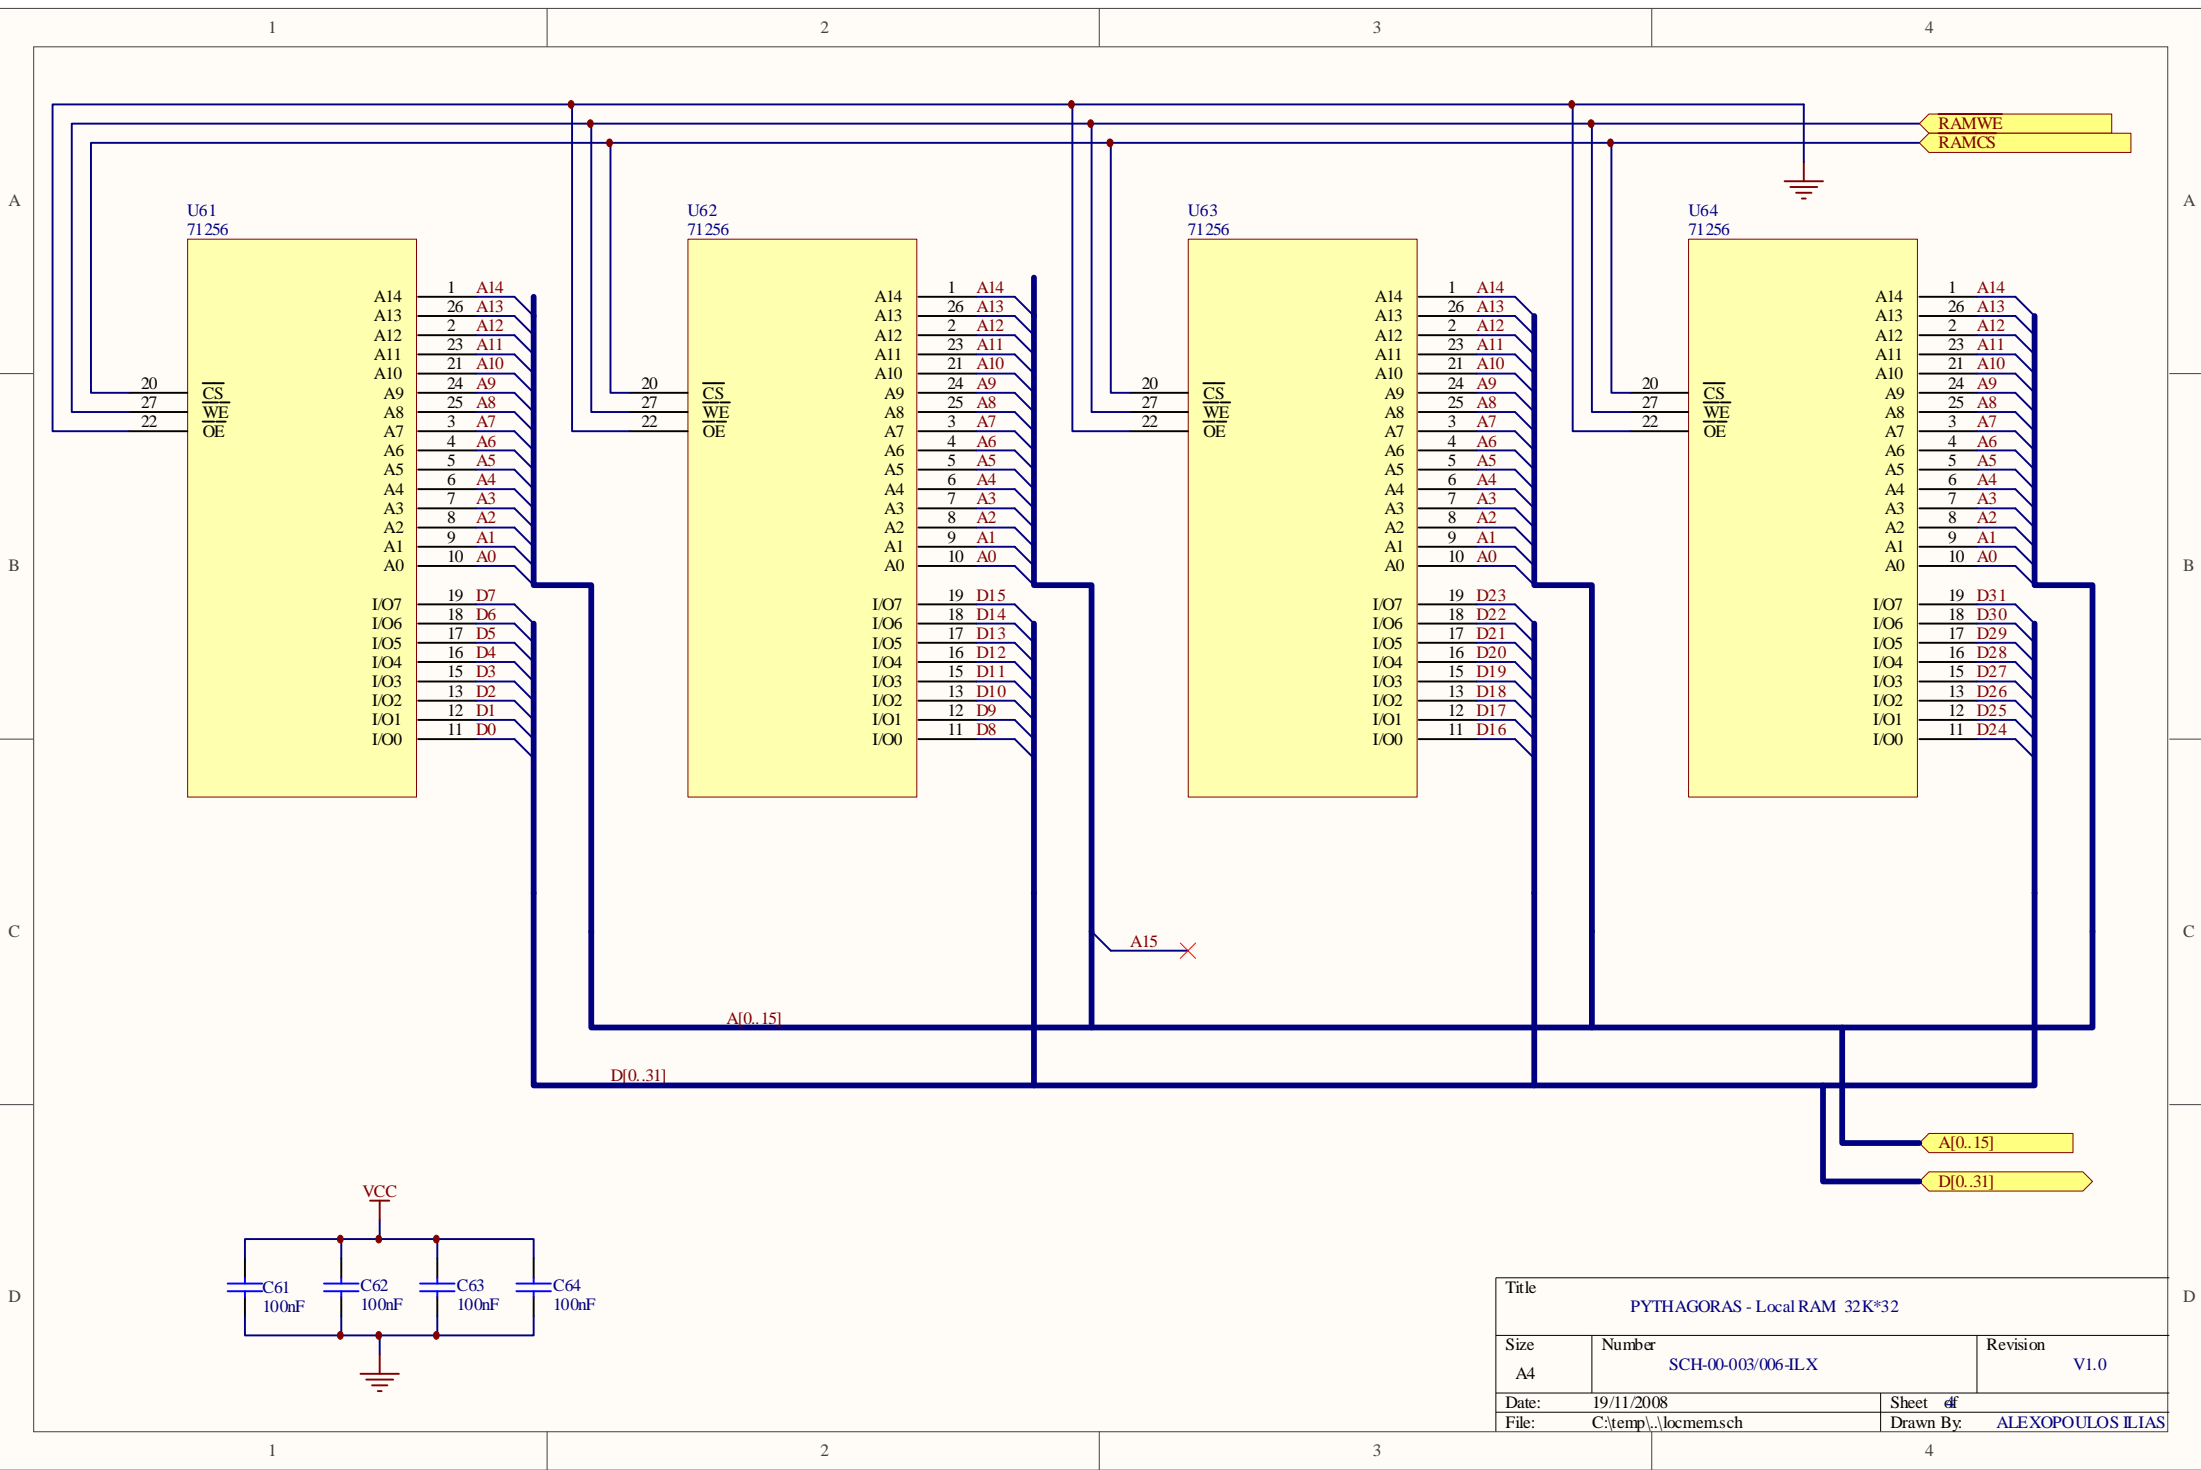

Title			
PYTHAGORAS: DSP 320C30 FOR THE AMIGA 3000			
Size	Number	Revision	
B	SCH-00-003002-ILX	V0.31	
Date:	19/11/2008	Sheet of	
File:	C:\temp\pyth2.pri	Drawn By:	ALEXOPOULOS ILIAS

CODEC Input Protection Voltage
 +/-1.25V
 To Sheet #005

VDDIN=+12V
 VEEIN=-12V
 VDD=+8V
 VEE=-8V

Title			PYTHAGORAS - Power Supply		
Size	Number	Revision			
A4	SCH-00-003/002-ILX	V0.21			
Date:	19/11/2008	Sheet	of		
File:	C:\temp\...\ps.sch	Drawn By:	ALEXOPOULOS ILIAS		

Title		
PYTHAGORAS - ZORRO - III BUS CONTROL		
Size	Number	Revision
A3	SCH-00-003/002-ILX	V0.81
Date:	19/11/2008	Sheet of
File:	C:\temp\z3bctrl.sch	Drawn By:
		ALEXOPOULOS ILLIAS

Title PYTHAGORAS - ZORRO - III BUS INTERFACE		
Size A3	Number SCH-00-003/002-ILX	Revision V0.71
Date: 19/11/2008	Sheet 3 of	Drawn By: ALEXOPOULOS ILLIAS
File: C:\temp\...z3int.sch		

Title			
PYTHAGORAS: DSP 320C30 CPU			
Size	Number	Revision	
A3	SCH-00-003/002-ILX	V0.3	
Date:	19/11/2008	8	Sheet of
File:	C:\temp\dspepu.sch		Drawn By: ALEXOPOULOS ILLIAS

Title		
PYTHAGORAS - Local RAM 32K*32		
Size	Number	Revision
A4	SCH-00-003/006-ILX	V1.0
Date:	19/11/2008	Sheet of
File:	C:\temp\...\locmemsch	Drawn By: ALEXOPOULOS ILIAS