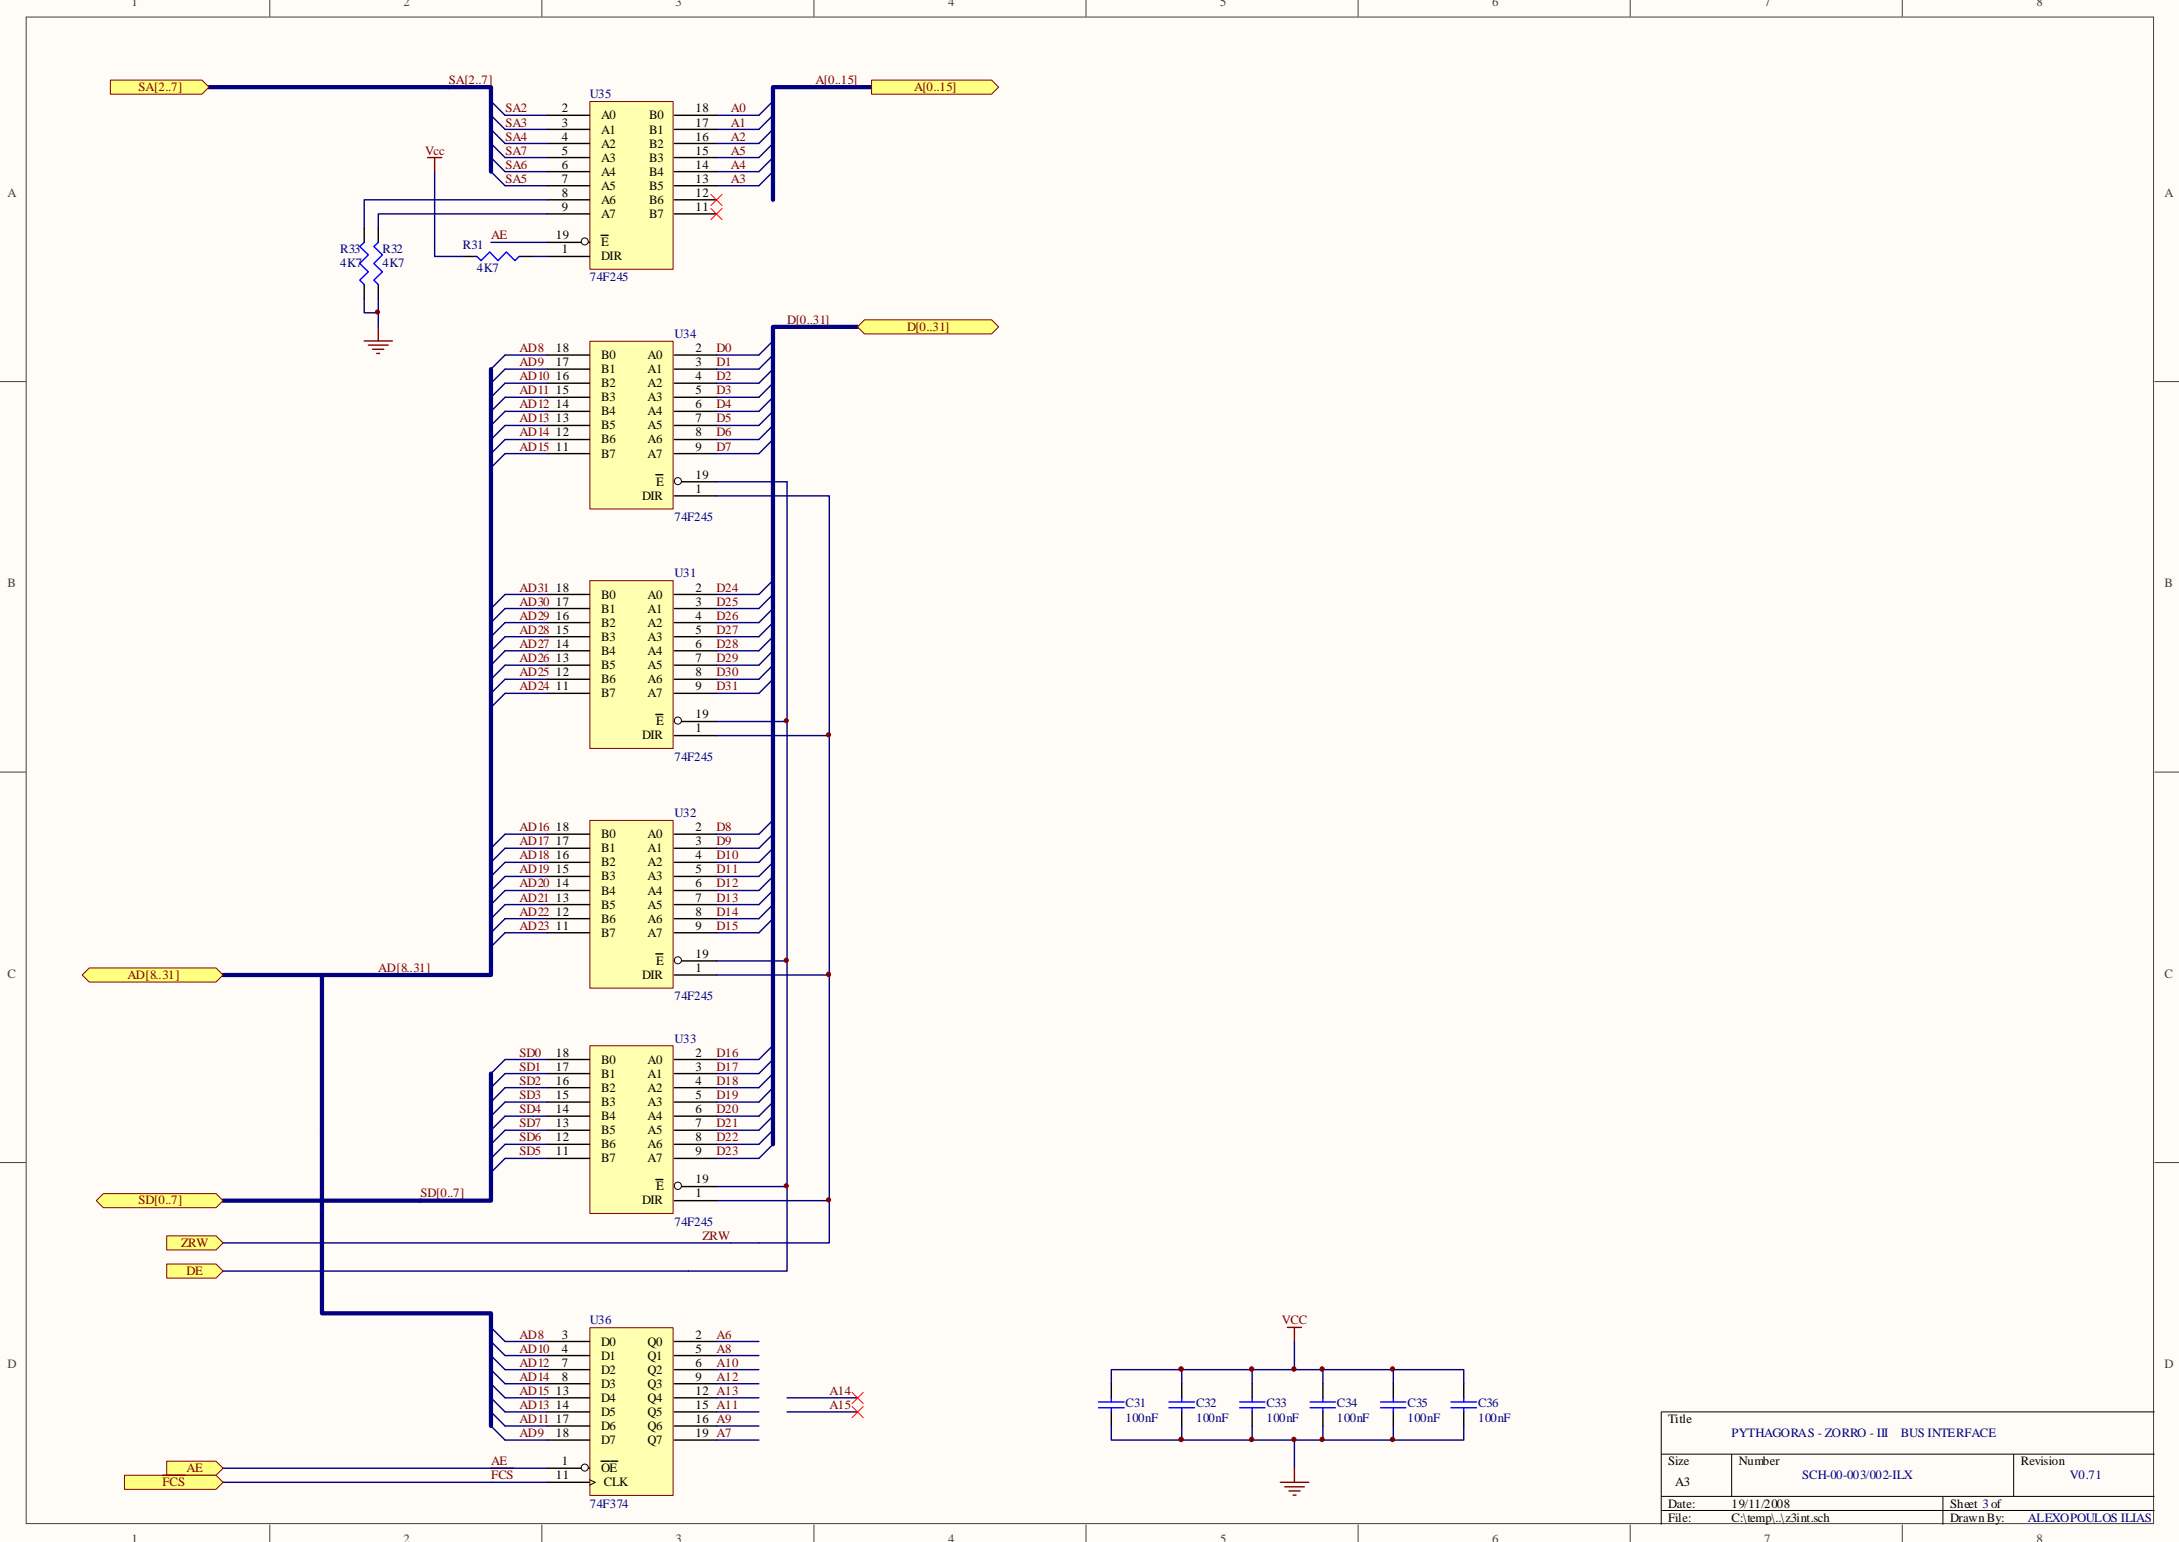

Title			
PYTHAGORAS: DSP 320C30 FOR THE AMIGA 3000			
Size	Number	Revision	
B	SCH-00-003002-ILX	V0.31	
Date:	19/11/2008	Sheet of	
File:	C:\temp\pyth2.pri	Drawn By:	ALEXOPOULOS ILIAS

CODEC Input Protection Voltage
 +/-1.25V
 To Sheet #005

VDDIN=+12V
 VEEIN=-12V
 VDD=+8V
 VEE=-8V

Title			PYTHAGORAS - Power Supply		
Size	Number	Revision			
A4	SCH-00-003/002-ILX	V0.21			
Date:	19/11/2008	Sheet	of		
File:	C:\temp\...\ps.sch	Drawn By:	ALEXOPOULOS ILIAS		

Title		
PYTHAGORAS - ZORRO - III BUS CONTROL		
Size	Number	Revision
A3	SCH-00-003/002-ILX	V0.81
Date:	19/11/2008	Sheet of
File:	C:\temp\z3bctrl.sch	Drawn By:
		ALEXOPOULOS ILLIAS

Title PYTHAGORAS - ZORRO - III BUS INTERFACE		
Size A3	Number SCH-00-003/002-ILX	Revision V0.71
Date: 19/11/2008	Sheet 3 of	Drawn By: ALEXOPOULOS ILLIAS
File: C:\temp\...z3int.sch		

Title			
PYTHAGORAS: DSP 320C30 CPU			
Size	Number	Revision	
A3	SCH-00-003/002-ILX	V0.3	
Date:	19/11/2008	8	Sheet of
File:	C:\temp\dspepu.sch		Drawn By: ALEXOPOULOS ILLIAS

Title		
PYTHAGORAS - Local RAM 32K*32		
Size	Number	Revision
A4	SCH-00-003/006-ILX	V1.0
Date:	19/11/2008	Sheet of
File:	C:\temp\...\locmemsch	Drawn By: ALEXOPOULOS ILIAS