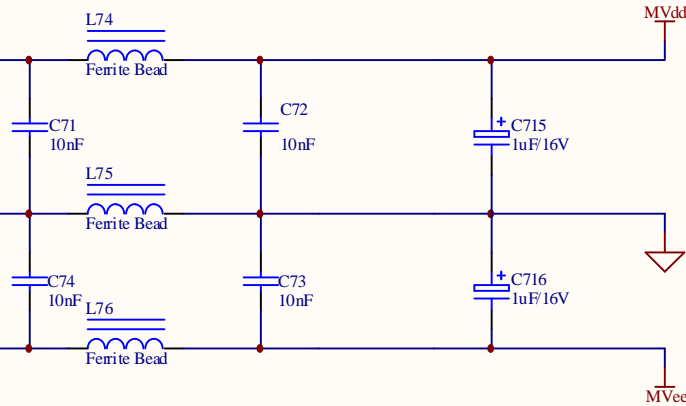

Title			
PYTHAGORAS: DSP 320C30 FOR THE AMIGA 3000			
Size	Number	Revision	
B	SCH-00-003002-ILX	V0.31	
Date:	19/11/2008	Sheet of	
File:	C:\temp\pyth2.pri	Drawn By:	ALEXOPOULOS ILIAS

CODEC Input Protection Voltage
 +/-1.25V
 To Sheet #005

VDDIN=+12V
 VEEIN=-12V
 VDD=+8V
 VEE=-8V

Title			PYTHAGORAS - Power Supply		
Size	Number	Revision			
A4	SCH-00-003/002-ILX	V0.21			
Date:	19/11/2008	Sheet	of		
File:	C:\temp\...\ps.sch	Drawn By:	ALEXOPOULOS ILIAS		

Title		
PYTHAGORAS - ZORRO - III BUS CONTROL		
Size	Number	Revision
A3	SCH-00-003/002-ILX	V0.81
Date:	19/11/2008	Sheet of
File:	C:\temp\z3bctrl.sch	Drawn By:
		ALEXOPOULOS ILLIAS

Title PYTHAGORAS - ZORRO - III BUS INTERFACE		
Size A3	Number SCH-00-003/002-ILX	Revision V0.71
Date: 19/11/2008	Sheet 3 of	Drawn By: ALEXOPOULOS ILLIAS
File: C:\temp\...z3int.sch		

Title			
PYTHAGORAS: DSP 320C30 CPU			
Size	Number	Revision	
A3	SCH-00-003/002-ILX	V0.3	
Date:	19/11/2008	8	Sheet of
File:	C:\temp\dspepu.sch		Drawn By: ALEXOPOULOS ILLIAS

Title		
PYTHAGORAS - Local RAM 32K*32		
Size	Number	Revision
A4	SCH-00-003/006-ILX	V1.0
Date:	19/11/2008	Sheet of
File:	C:\temp\...\locmemsch	Drawn By: ALEXOPOULOS ILIAS