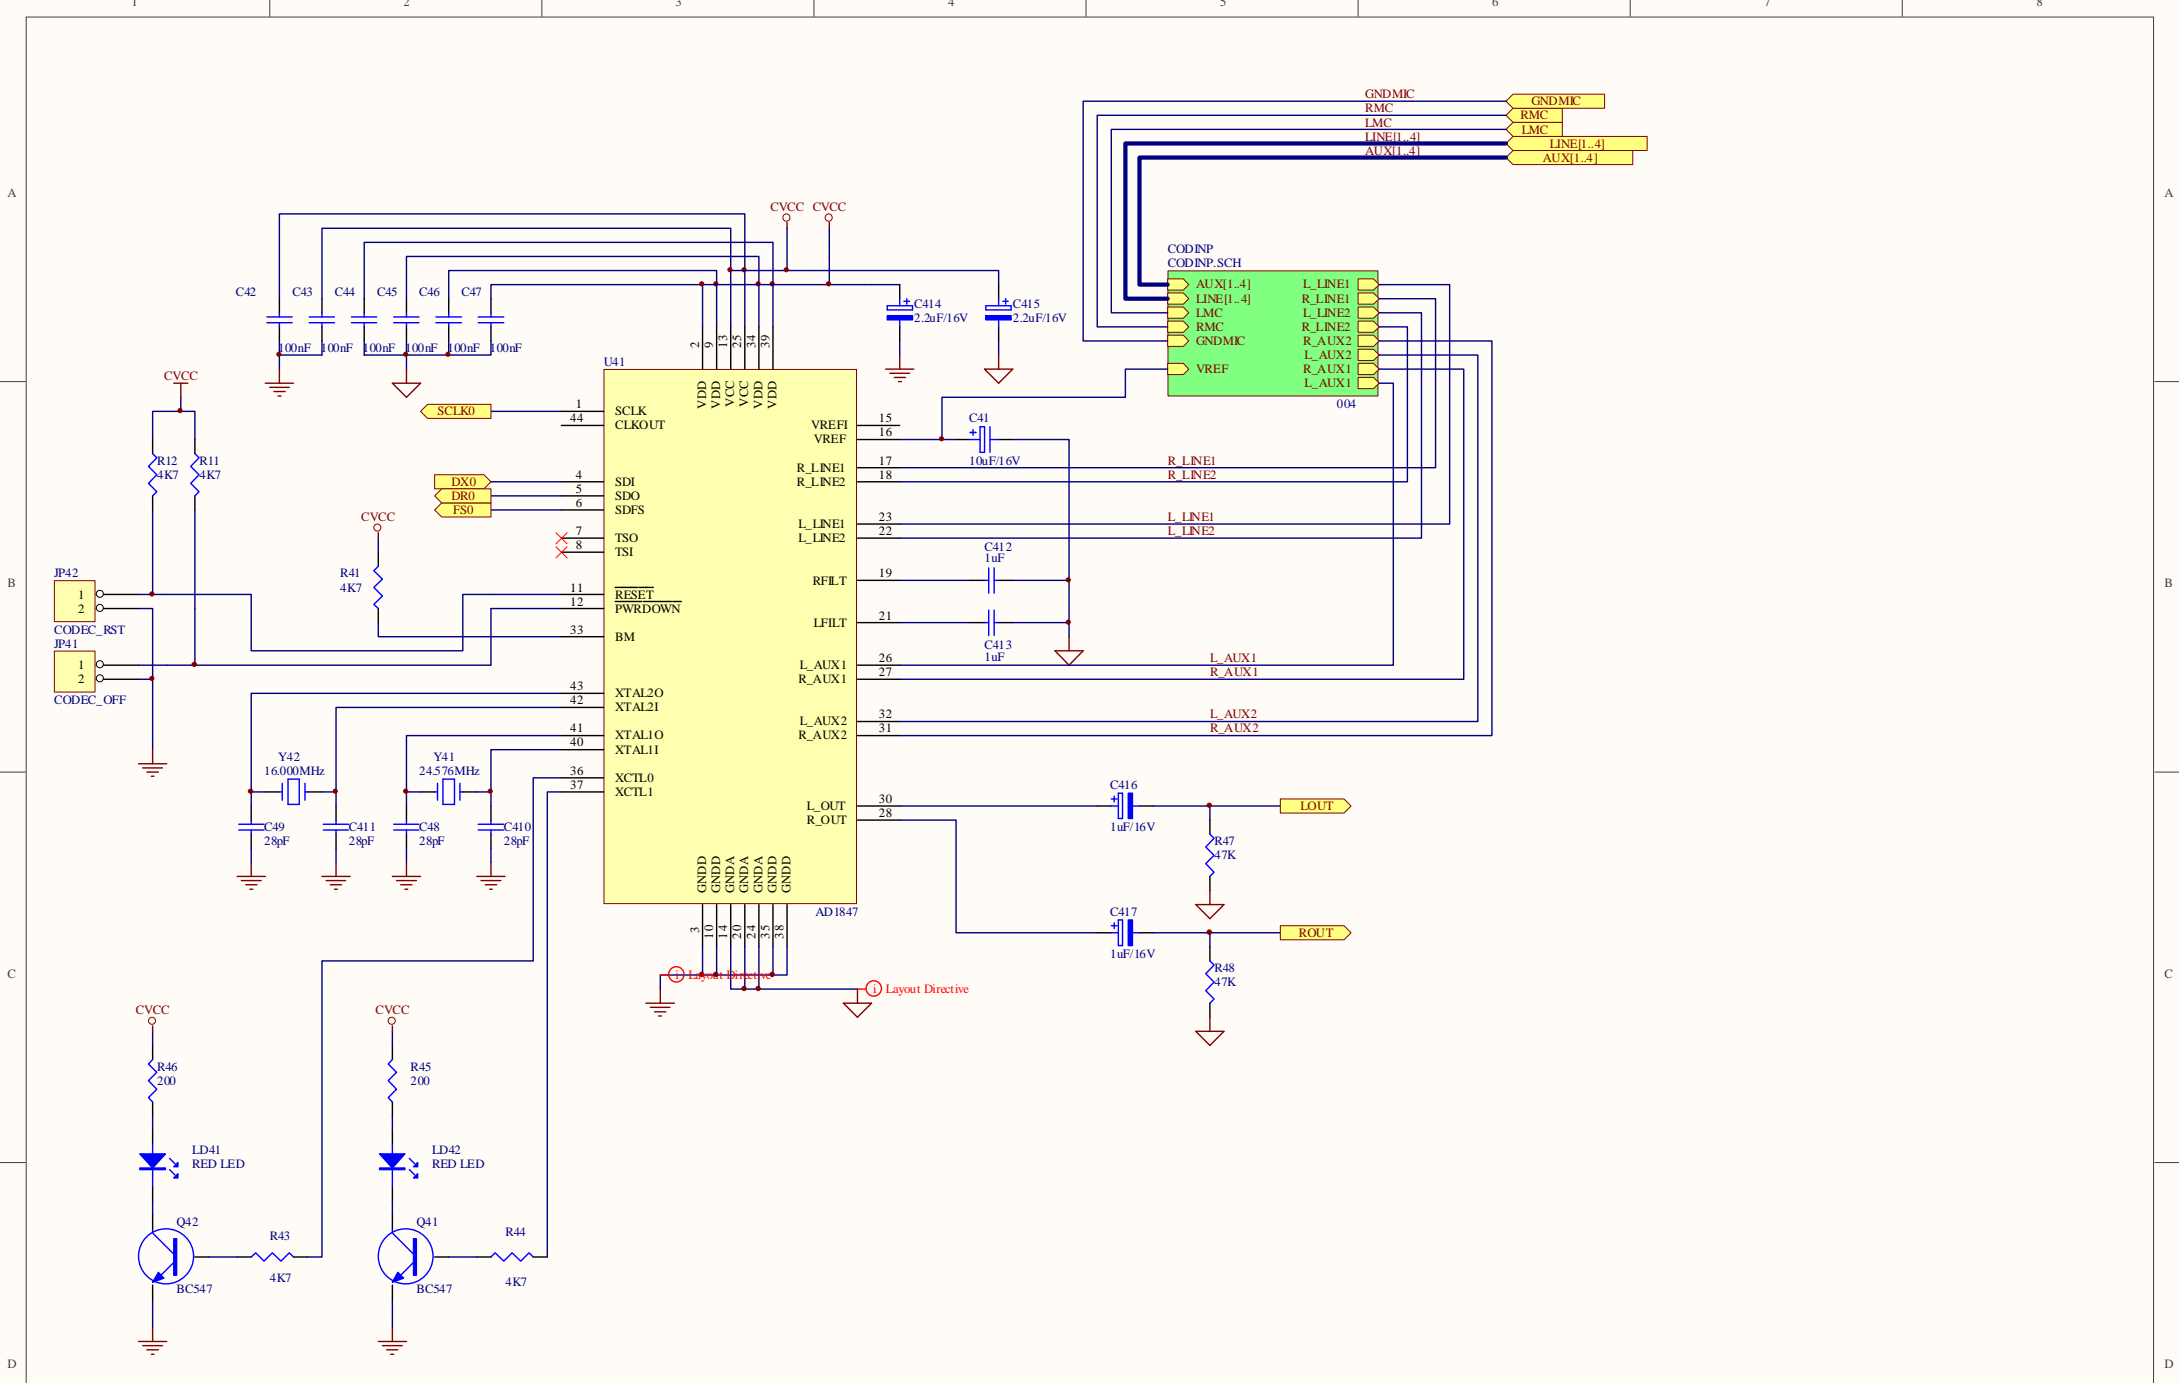

Title			
PYTHAGORAS: DSP 320C30 FOR THE AMIGA 3000			
Size	Number	Revision	
B	SCH-00-003002-ILX	V0.31	
Date:	19/11/2008	Sheet of	
File:	C:\temp\pyth2.pri	Drawn By:	ALEXOPOULOS ILIAS

CODEC Input Protection Voltage
 +/-1.25V
 To Sheet #005

Title		
PYTHAGORAS - ZORRO - III BUS CONTROL		
Size	Number	Revision
A3	SCH-00-003/002-ILX	V0.81
Date:	19/11/2008	Sheet of
File:	C:\temp\z3bctrl.sch	Drawn By:
		ALEXOPOULOS ILLIAS

Title PYTHAGORAS - ZORRO - III BUS INTERFACE		
Size A3	Number SCH-00-003/002-ILX	Revision V0.71
Date: 19/11/2008	Sheet 3 of	Drawn By: ALEXOPOULOS ILLIAS
File: C:\temp\...z3int.sch		

Title			
PYTHAGORAS: DSP 320C30 CPU			
Size	Number	Revision	
A3	SCH-00-003/002-ILX	V0.3	
Date:	19/11/2008	8	Sheet of
File:	C:\temp\dspepu.sch		Drawn By: ALEXOPOULOS ILLIAS

Title		
PYTHAGORAS - Local RAM 32K*32		
Size	Number	Revision
A4	SCH-00-003/006-ILX	V1.0
Date:	19/11/2008	Sheet of
File:	C:\temp\...\locmemsch	Drawn By: ALEXOPOULOS ILIAS

Title			PYTHAGORAS LEV2 : CONNECTOR INTERFACE		
Size	Number			Revision	
B	SCH-00-003/002-ILX			V0.1	
Date:	19/11/2008	Sheet	9of		
File:	C:\temp\conints.ch	Drawn By:	ALEXOPOULOS ILIAS		