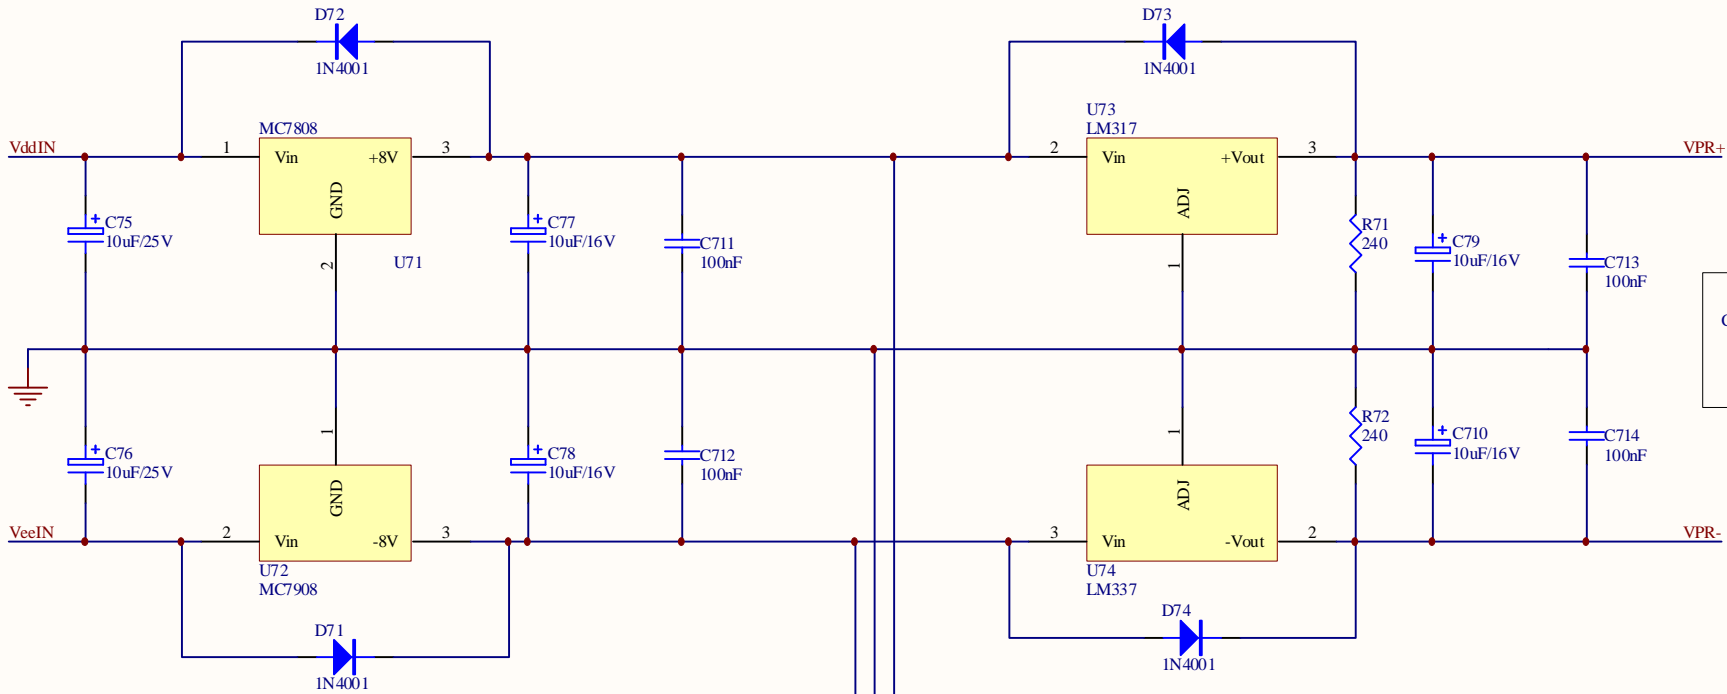

Title			
PYTHAGORAS: DSP 320C30 FOR THE AMIGA 3000			
Size	Number	Revision	
B	SCH-00-003002-ILX	V0.31	
Date:	19/11/2008	Sheet of	
File:	C:\temp\pyth2.pri	Drawn By:	ALEXOPOULOS ILIAS

CODEC Input Protection Voltage
 +/-1.25V
 To Sheet #005

VDDIN=+12V
 VEEIN=-12V
 VDD=+8V
 VEE=-8V

Title			PYTHAGORAS - Power Supply		
Size	Number	Revision			
A4	SCH-00-003/002-ILX	V0.21			
Date:	19/11/2008	Sheet	of		
File:	C:\temp\...\ps.sch	Drawn By:	ALEXOPOULOS ILIAS		

Title		
PYTHAGORAS - ZORRO - III BUS CONTROL		
Size	Number	Revision
A3	SCH-00-003/002-ILX	V0.81
Date:	19/11/2008	Sheet of
File:	C:\temp\z3bctrl.sch	Drawn By:
		ALEXOPOULOS ILLIAS

Title PYTHAGORAS - ZORRO - III BUS INTERFACE		
Size A3	Number SCH-00-003/002-ILX	Revision V0.71
Date: 19/11/2008	Sheet 3 of	Drawn By: ALEXOPOULOS ILLIAS
File: C:\temp\...z3int.sch		

Title			
PYTHAGORAS: DSP 320C30 CPU			
Size	Number	Revision	
A3	SCH-00-003/002-ILX	V0.3	
Date:	19/11/2008	8	Sheet of
File:	C:\temp\dspepu.sch		Drawn By: ALEXOPOULOS ILLIAS

Title		
PYTHAGORAS - Local RAM 32K*32		
Size	Number	Revision
A4	SCH-00-003/006-ILX	V1.0
Date:	19/11/2008	Sheet of
File:	C:\temp\...\locmemsch	Drawn By: ALEXOPOULOS ILIAS