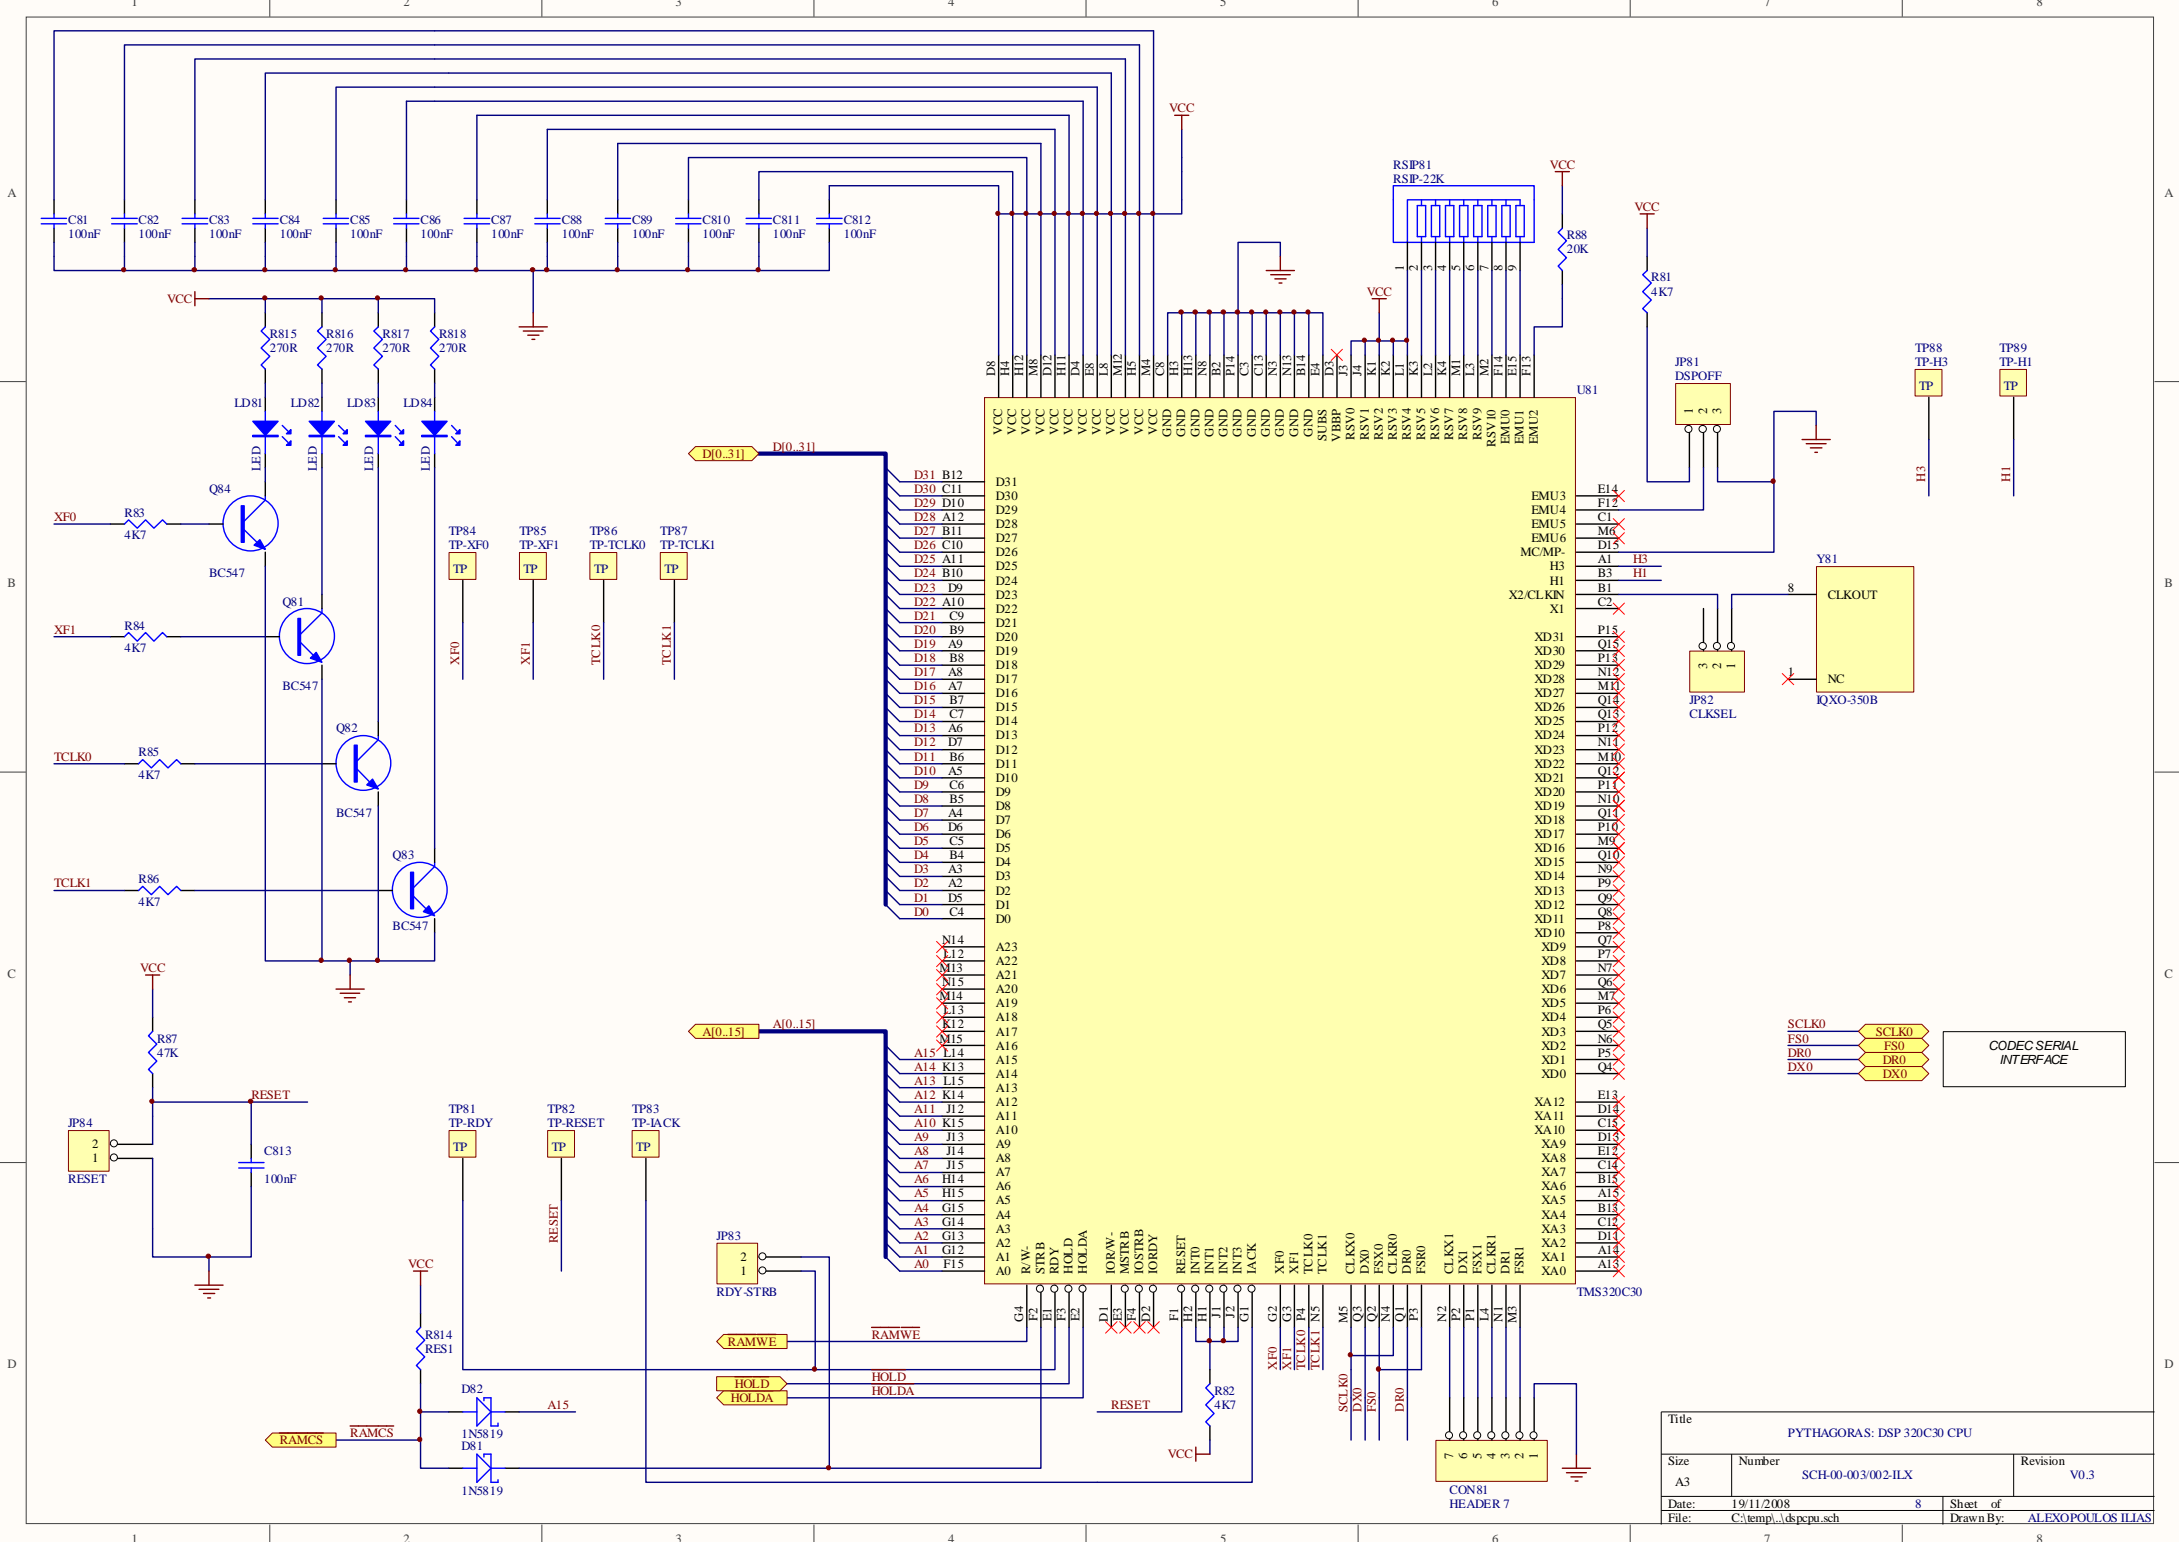

Title			
PYTHAGORAS: DSP 320C30 FOR THE AMIGA 3000			
Size	Number	Revision	
B	SCH-00-003002-ILX	V0.31	
Date:	19/11/2008	Sheet of	
File:	C:\temp\pyth2.pri	Drawn By:	ALEXOPOULOS ILIAS

CODEC Input Protection Voltage
 +/-1.25V
 To Sheet #005

VDDIN=+12V
 VEEIN=-12V
 VDD=+8V
 VEE=-8V

Title			PYTHAGORAS - Power Supply		
Size	Number	Revision			
A4	SCH-00-003/002-ILX	V0.21			
Date:	19/11/2008	Sheet	of		
File:	C:\temp\...\ps.sch	Drawn By:	ALEXOPOULOS ILIAS		

Title		
PYTHAGORAS - ZORRO - III BUS CONTROL		
Size	Number	Revision
A3	SCH-00-003/002-ILX	V0.81
Date:	19/11/2008	Sheet of
File:	C:\temp\z3bctrl.sch	Drawn By:
		ALEXOPOULOS ILLIAS

Title PYTHAGORAS - ZORRO - III BUS INTERFACE		
Size A3	Number SCH-00-003/002-ILX	Revision V0.71
Date: 19/11/2008	Sheet 3 of	Drawn By: ALEXOPOULOS ILLIAS
File: C:\temp\...z3int.sch		

Title			
PYTHAGORAS: DSP 320C30 CPU			
Size	Number	Revision	
A3	SCH-00-003/002-ILX	V0.3	
Date:	19/11/2008	8	Sheet of
File:	C:\temp\dspepu.sch		Drawn By: ALEXOPOULOS ILLIAS

Title		
PYTHAGORAS - Local RAM 32K*32		
Size	Number	Revision
A4	SCH-00-003/006-ILX	V1.0
Date:	19/11/2008	Sheet of
File:	C:\temp\...\locmemsch	Drawn By: ALEXOPOULOS ILIAS